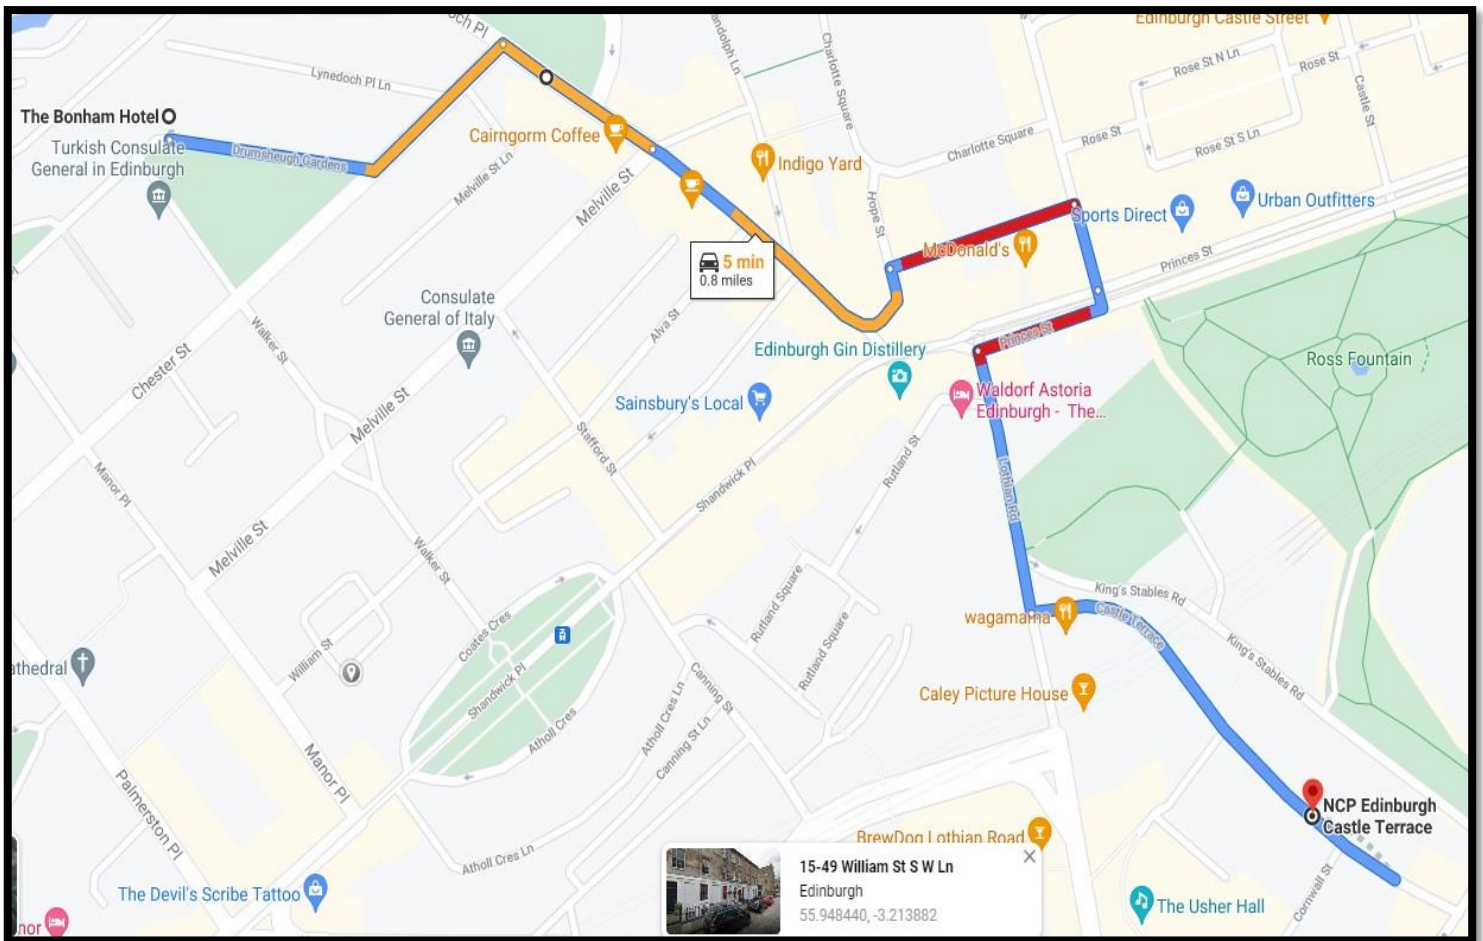

Castle Terrace NCP Car Park, Edinburgh EH1 2EW

- 1 - Download the ParkPass App from the App Store.
- 2 - Easily register by adding contact details, car registration number and using our SeverID code : BNHAMED
- 3 - Add payment details.
- 4 - Scan your ParkPass App QR code at the entry and exit barriers. Payment at the machines will not be necessary, the app will automatically charge you the best rate available based on your SaverID code.

Please note that our exclusive SaverID code will only work at the local NCP car park situated on Castle Terrace, the daily rate for this car park with our code will be £15.